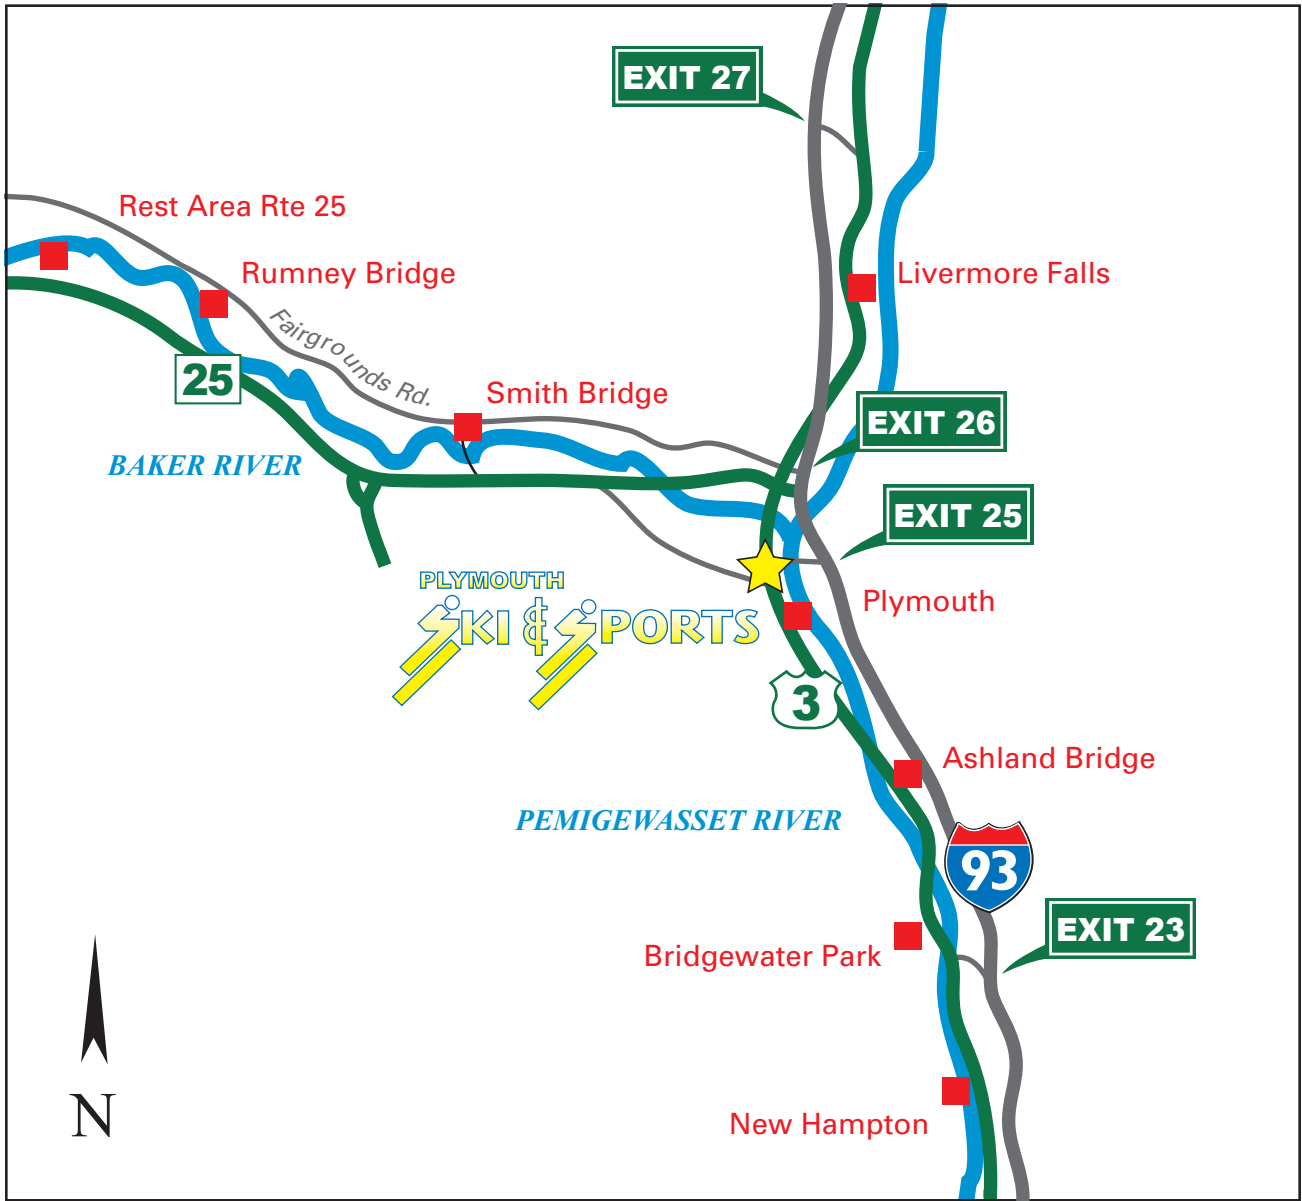

River Excursions Map

www.PlymouthSki.com

603.536.2338

Main St. Plymouth, NH